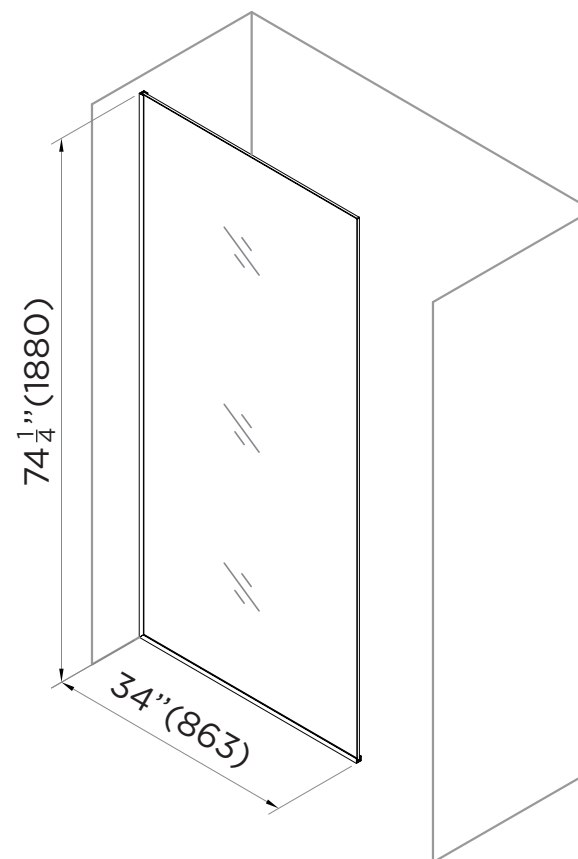

SPECIFICATIONS / TECHNICAL DATA

SHOWER PANEL

FIXED FRAMELESS

34"

ATTENTION! Dimensions may vary by up to 3/8". It is highly recommended to pull all dimensions of actual model for installation and measuring purposes.

MODEL# SDF1-34